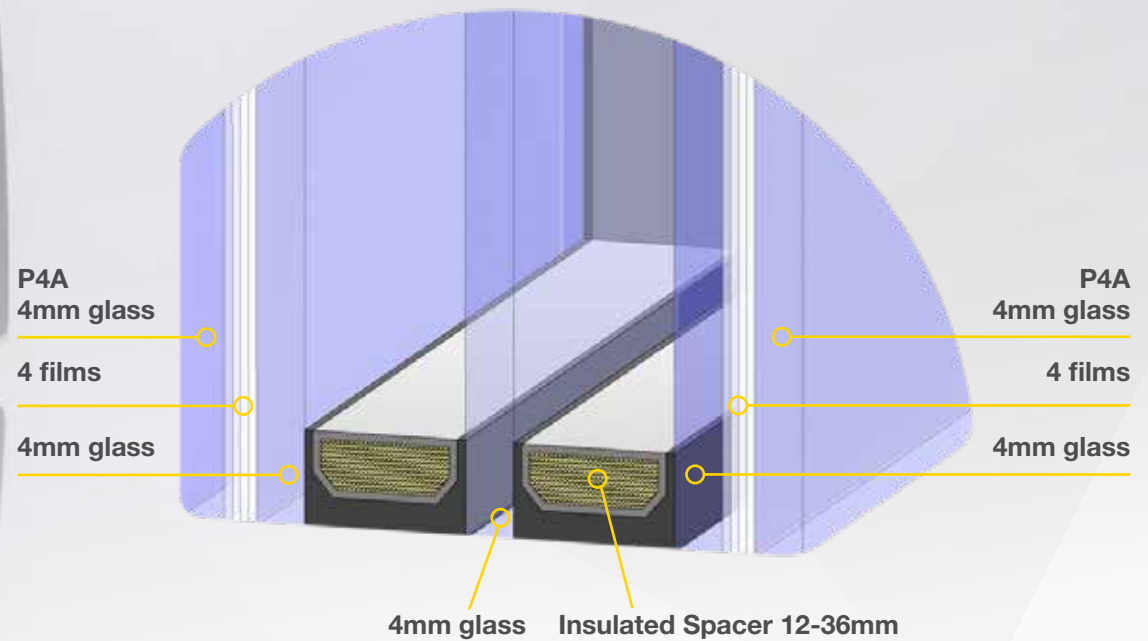

Door leaf glazing

Triple glazed windows on door leaves. Safety glass P4A outside and inside.