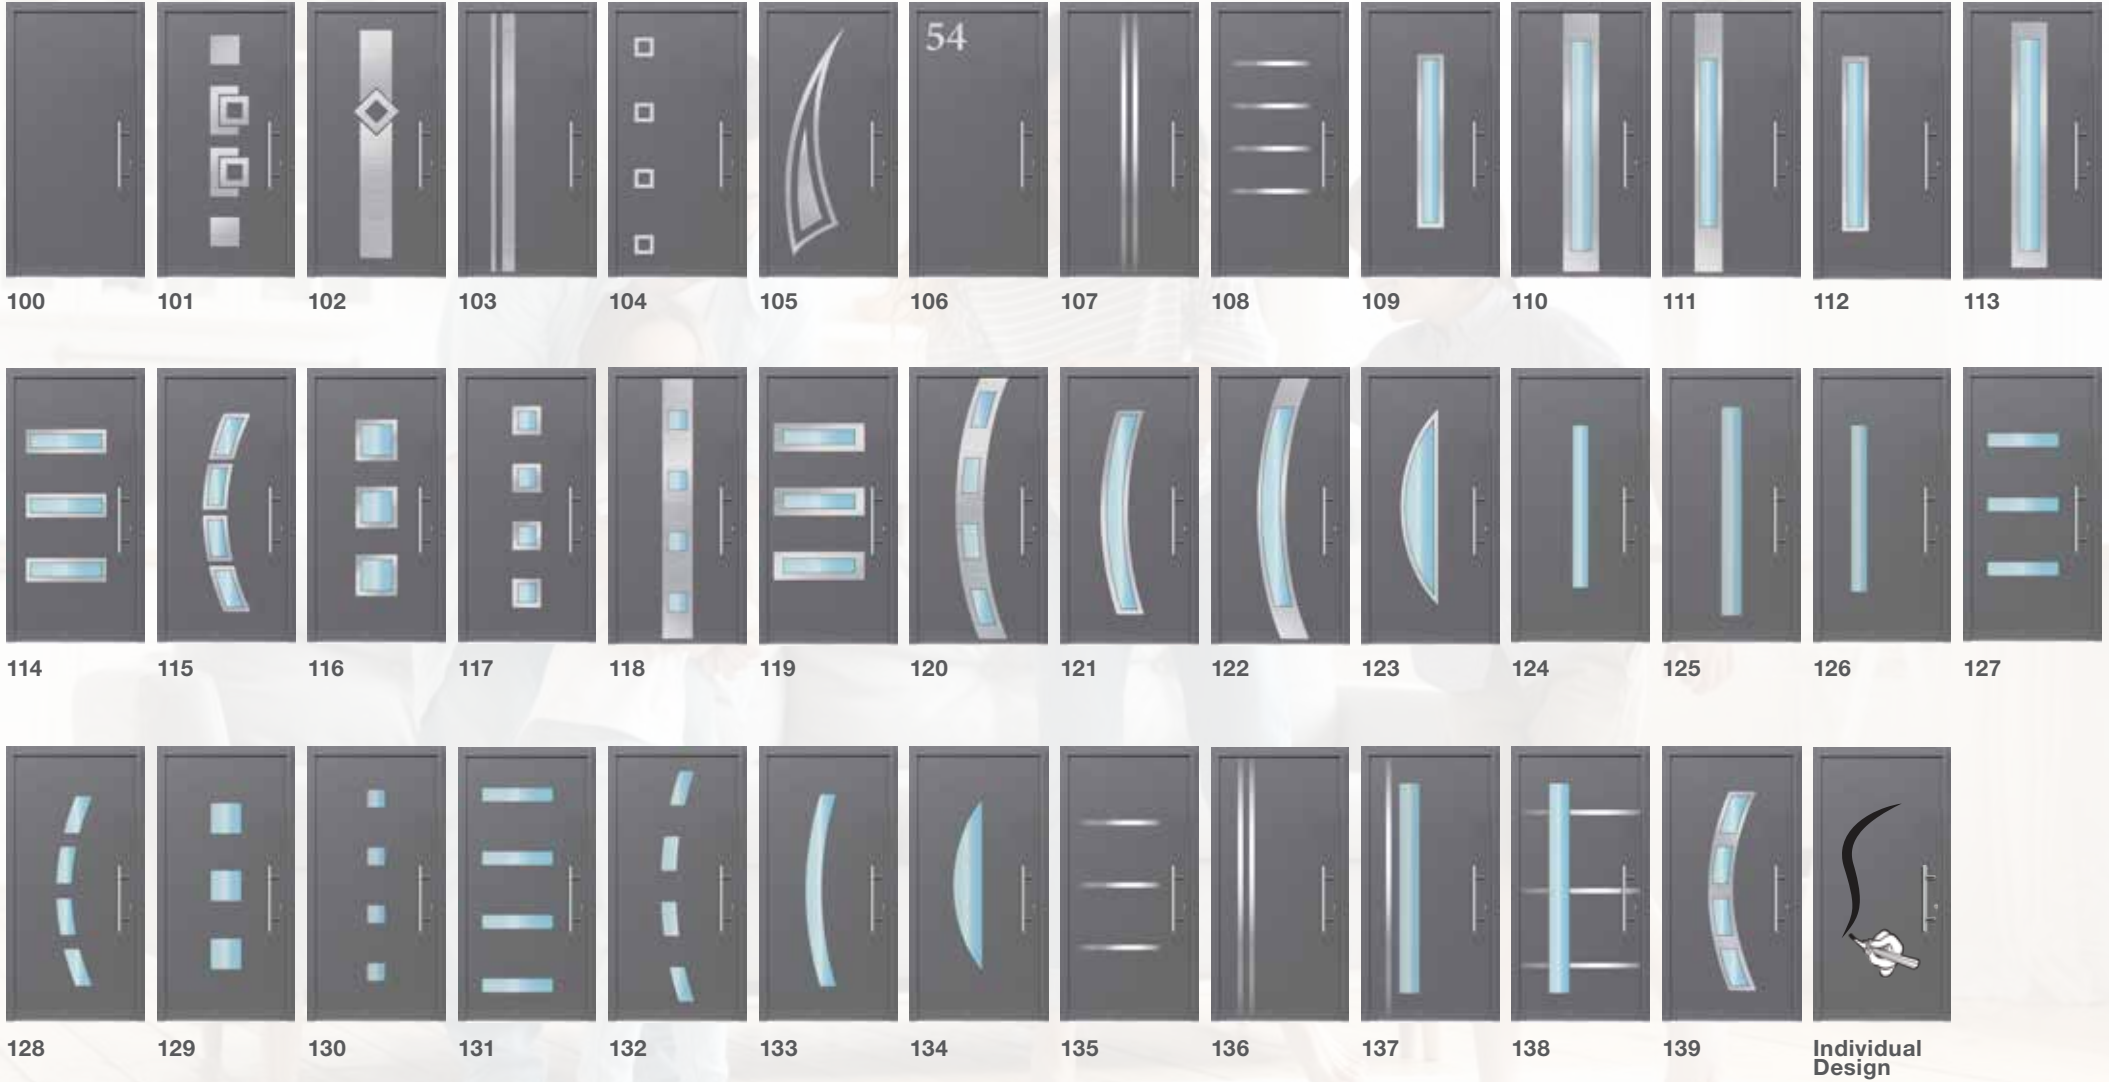

Standard designs

HAPPY YOU
HAPPY US

Door type RD80

The door frame is constructed from aluminium profiles including a thermal break to reduce thermal transference from the outer to inner skin. The door leaf is made from 2.5mm (outer) and 1.5mm (inner) aluminium sheets (some designs may differ).