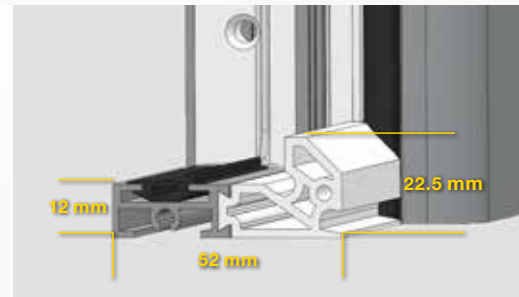

Threshold height is 12 mm on the inside and 22.5 mm on the outside.