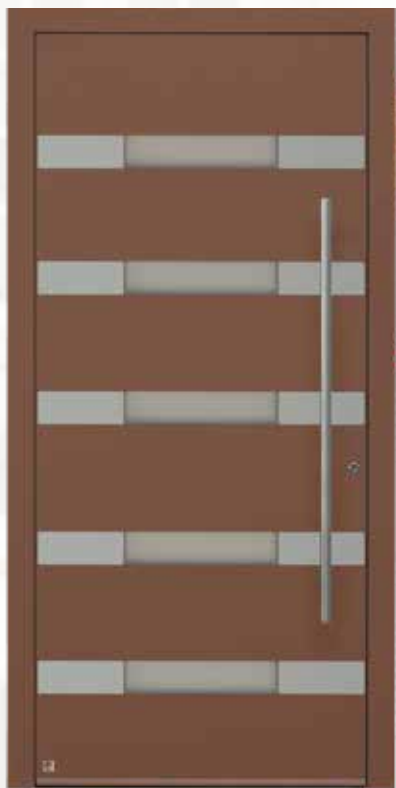

Design 615

Door type **RD80**
Outside colour **RAL 8024**
Handle **H90R-1400**
Escutcheon **ESC-3**
Glazing **Matt SGM**
Applique **Inlaid stainless metal**