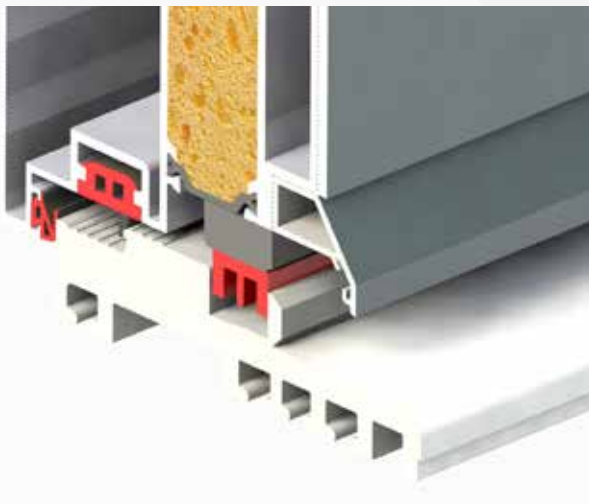

Flush leaf with aluminium sheet skin.

Three contour sealing ensures perfect insulation.

Door has three seal contours: one on the frame and two on the leaf.

Hinges

Depending on the design of the profile sections, the 3-piece hinges are able to support doors weighing up to 120 kg. These two series are fastened with the aid of self-drilling screws in the reinforcement of the frame profile with long pins to distribute the forces, acting on the hinge. It also leaves the seal untouched, thus ensuring maintenance of the maximum insulation values. It can be adjusted very conveniently and with little effort in three directions.

Magnetic threshold

The 'pop-up' magnetic strip is a high quality durable and maintenance free threshold system that significantly improves insulation and draughts. Two further rubbers ensure the best possible performance.