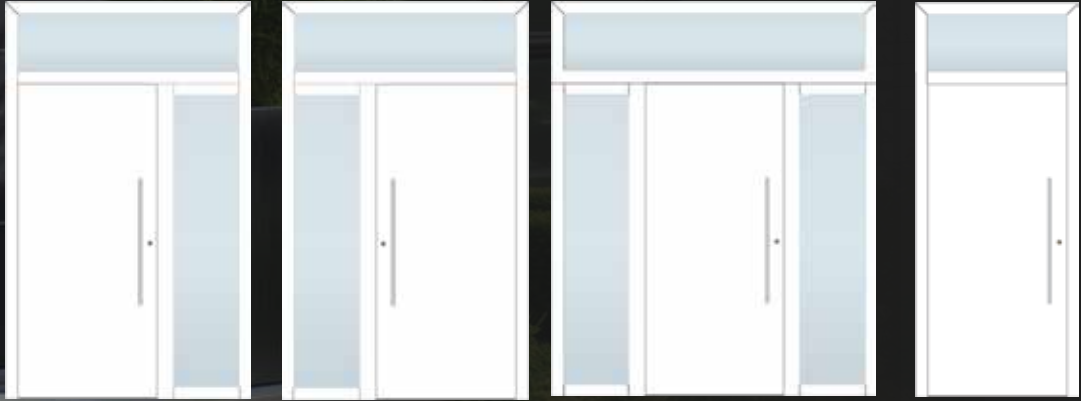

TRW

TLW

TLRW

TW