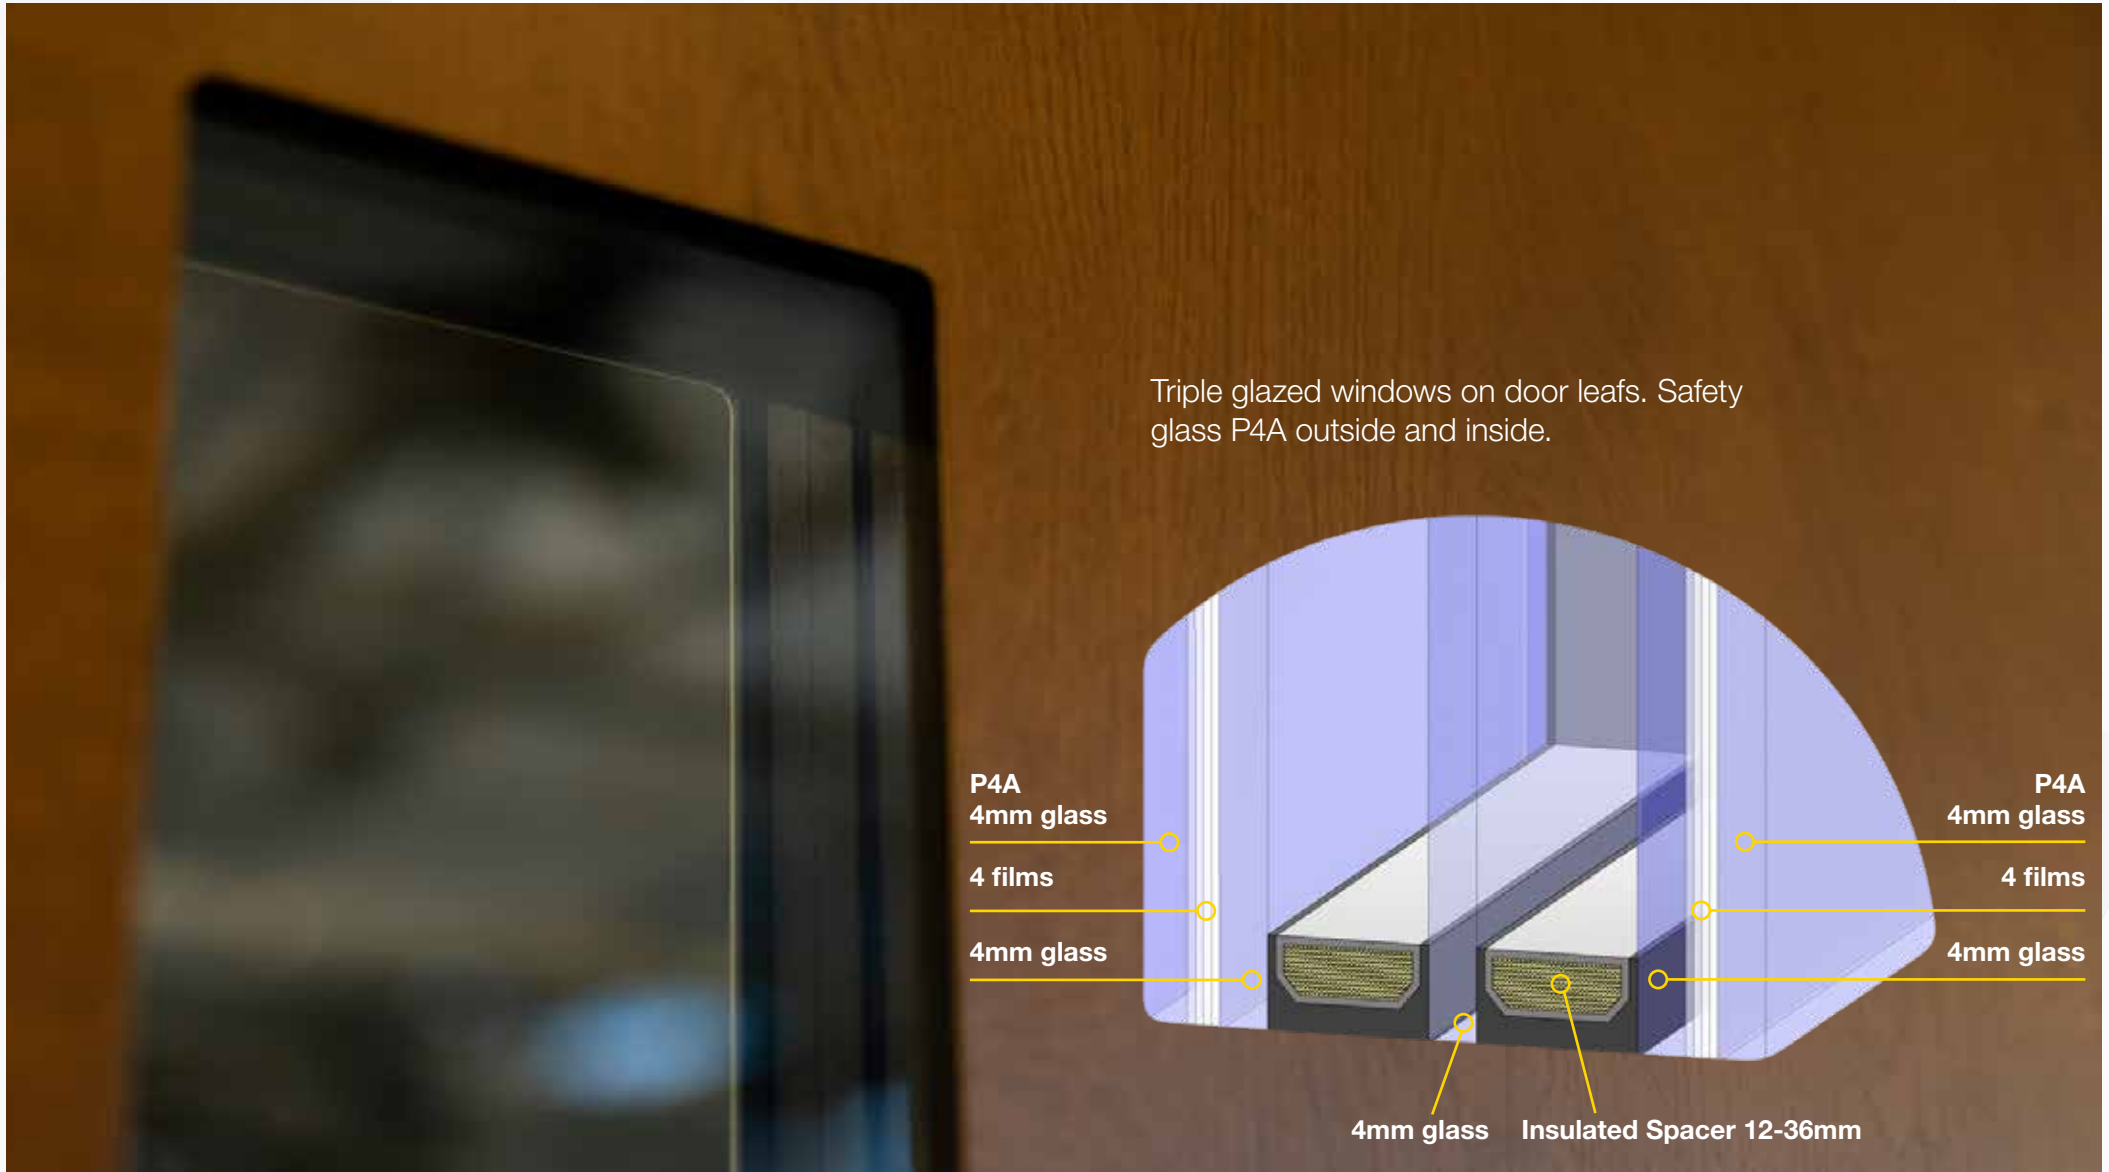

Dimensions

Threshold height is 12 mm on the inside and 22.5 mm on the outside.

HOME

Door leaf glazing

Standard RAL colours

RAL 1013
Structure

RAL 3000
Structure

RAL 3005
Structure