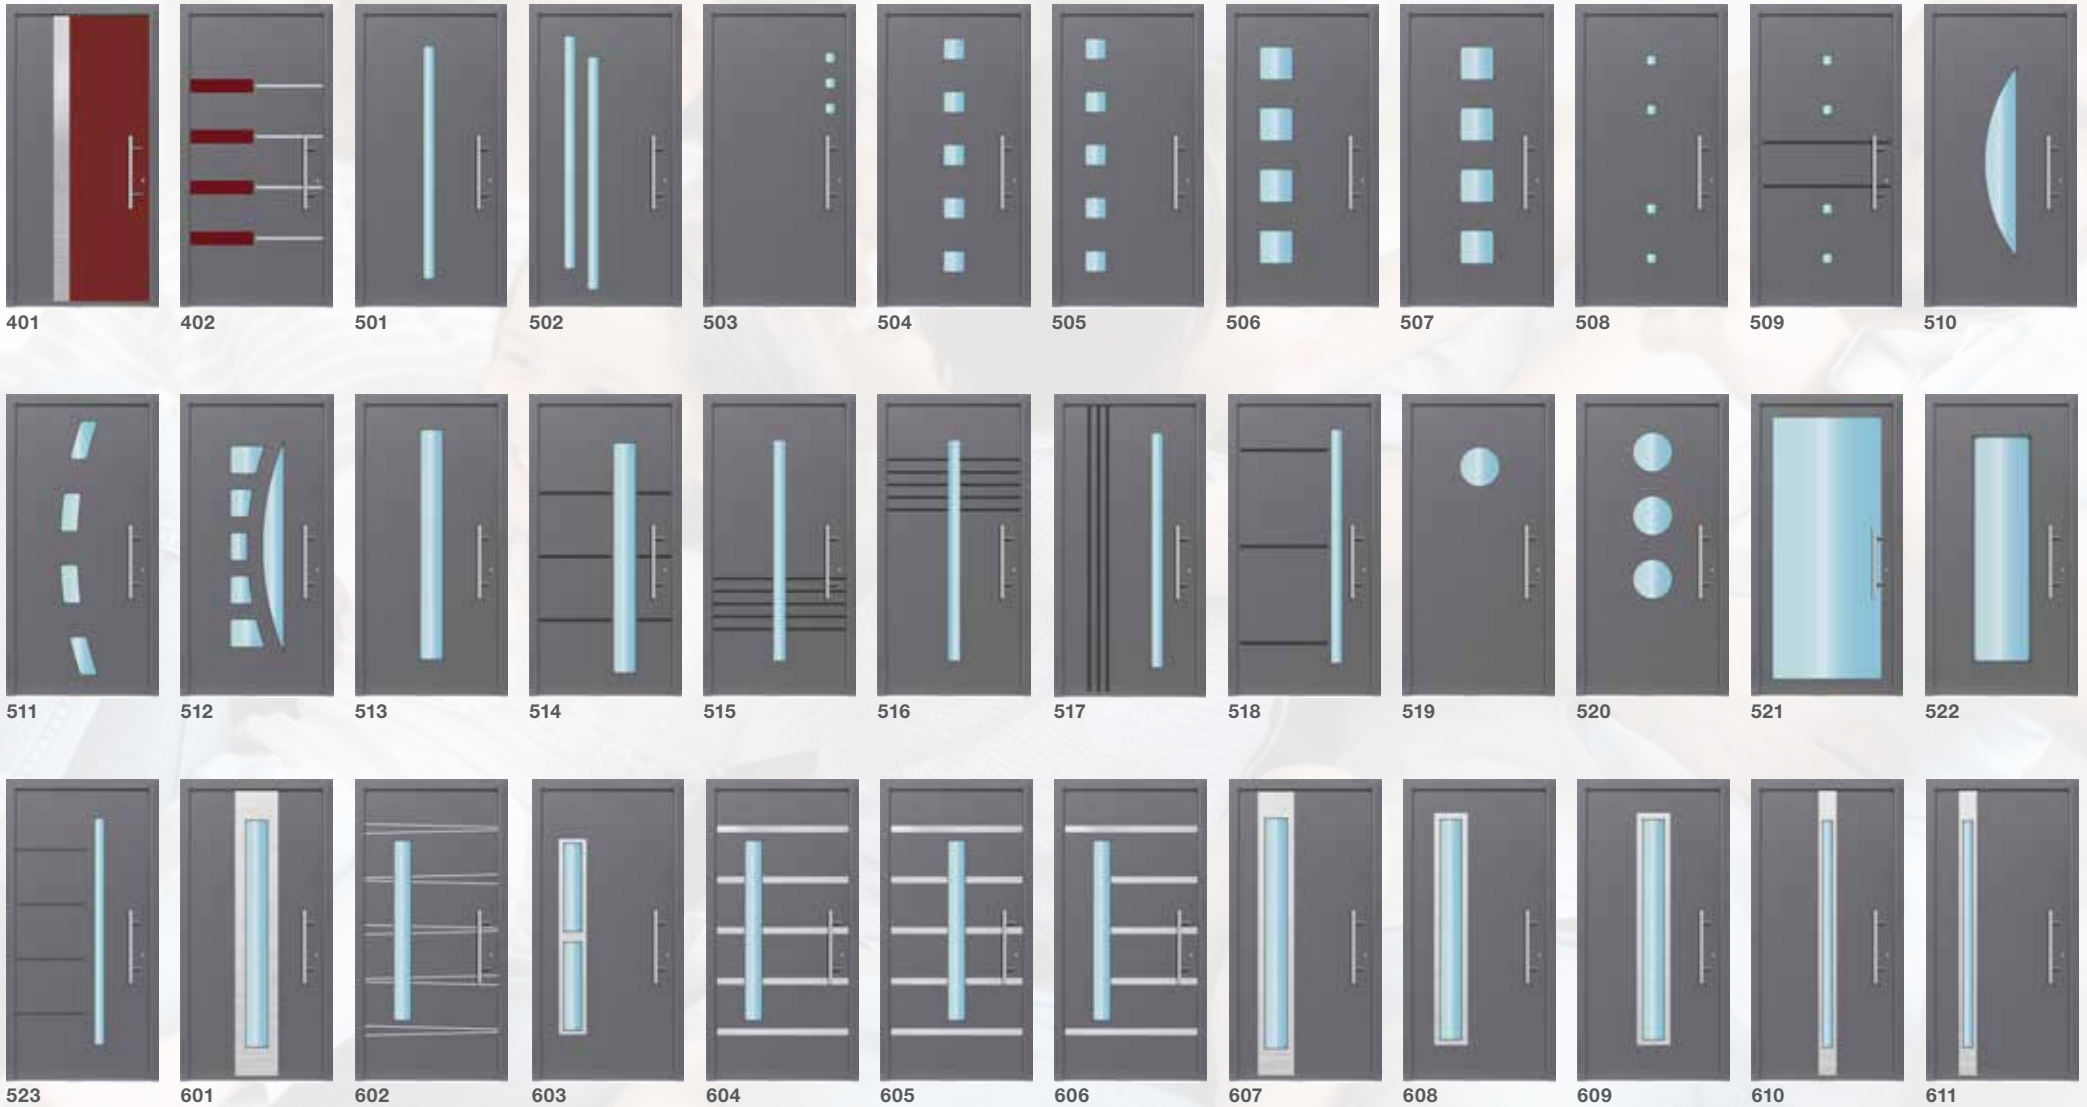

* you can modify existing or create your own door design