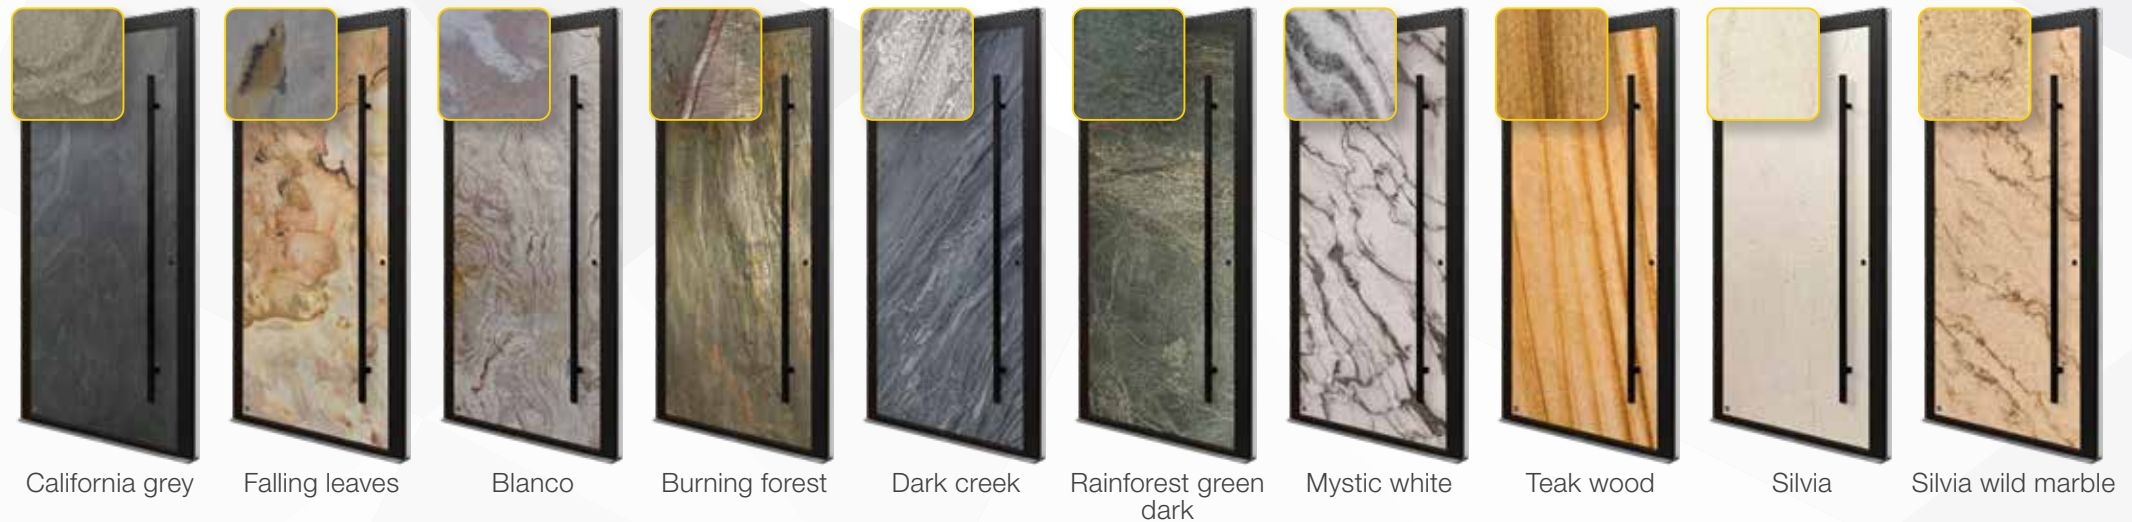

For entrance doors, Slate-Lite offers a unique way to achieve an elegant and premium stone look – without the weight and limitations of solid stone. Ideal for modern architecture and durable exterior design.

Mare

Rainforest brown

Cobre

Matrix

Terra noir

Rustique

California grey

Falling leaves