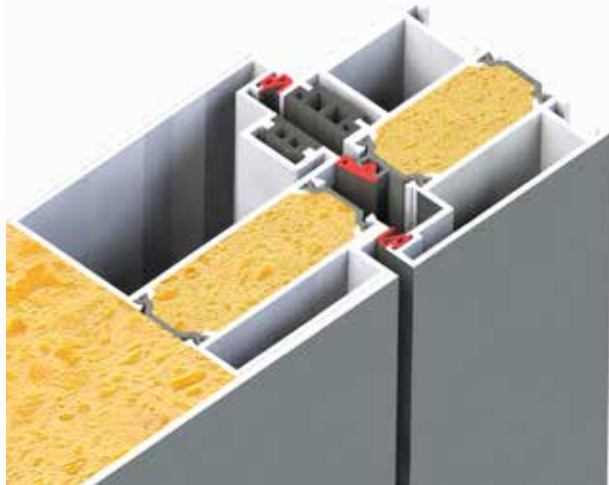

Flush leaf with aluminium sheet skin.

Three contour sealing ensures perfect insulation.

Door has three seal contours: one on the frame and two on the leaf.

Hinges

Depending on the design of the profile sections, the 3-piece hinges are able to support doors weighing up to 120 kg. These two series are fastened with the aid of self-drilling screws in the reinforcement of the frame profile with long pins to distribute the forces, acting on the hinge. It also leaves the seal untouched, thus ensuring maintenance of the maximum insulation values. It can be adjusted very conveniently and with little effort in three directions.

Magnetic threshold

The 'pop-up' magnetic strip is a high quality durable and maintenance free threshold system that significantly improves insulation and draughts. Two further rubbers ensure the best possible performance.