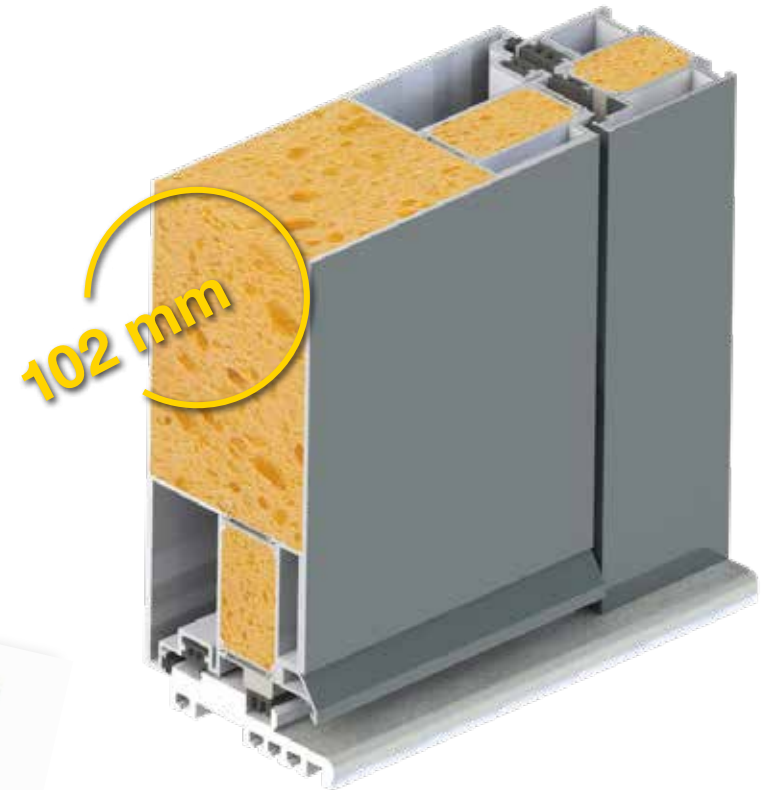

Door type RD100

A high quality durable magnetic 'pop-up' threshold is supplied with all RD80 & RD100 doors. Opening into the building and out are available.

All door leaf windows are triple glazed with safety glass. Many decorative glass options are available including bespoke / custom engraving. Individual design elements can be added to complete your bespoke / custom doors.

All doors are made to order up to 1250mm wide & 2300mm high. For larger sizes consult manufacturer for feasibility.