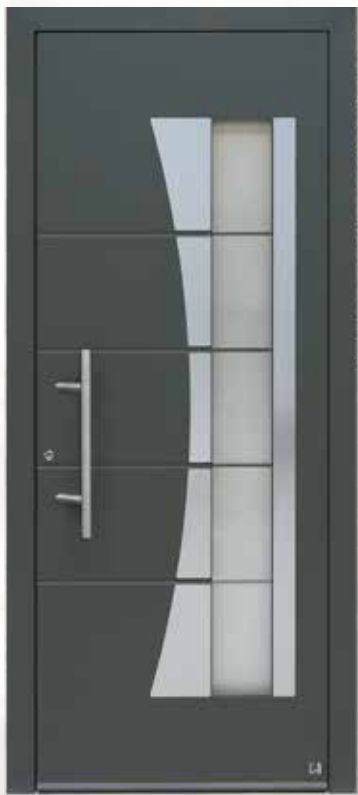

Design 701

Door type **RD100**
Outside colour **RAL 7043**
Handle **H45R-500**
Escutcheon **ESC-3**
Glazing **Etched effect**
Applique **Inlaid stainless metal**
Decor **Carving**