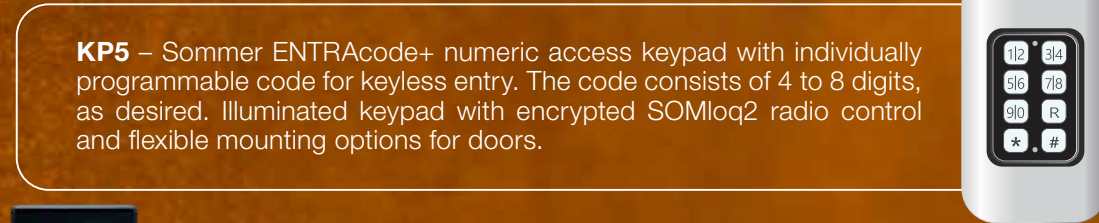

Navkom R8 – Enhanced remote access controller with integrated GSM module for door control via mobile network. Allows remote unlocking and management from virtually anywhere.

FSC7 – KEYPAD PRO – Biometric fingerprint scanner with PIN keypad for secure keyless entry. Unlock doors via fingerprint or PIN code, supports up to 100 users. Controlled via the *tedee* app. Suitable for outdoor installation.

Only L3P+D&N+EM, L5PMA or L5PA locks are compatible with finger scanners.

Keypads

KP1 – The keypad for mounting on the wall. 3 different codes can operate 2 different relays.

KP2/KP3 – ekey Integra keypads are secure and easy to operate. Up to 99 individual users. The Keypad can be installed on door leaf or on the wall.

KP4 – SIEGENIA keypad with SI-BUS technology. Direct installation without separate control unit. With WIFI and Bluetooth chip as standard. Administration of up to 200 users or 800 features. Control via the SIEGENIA Comfort app is possible.