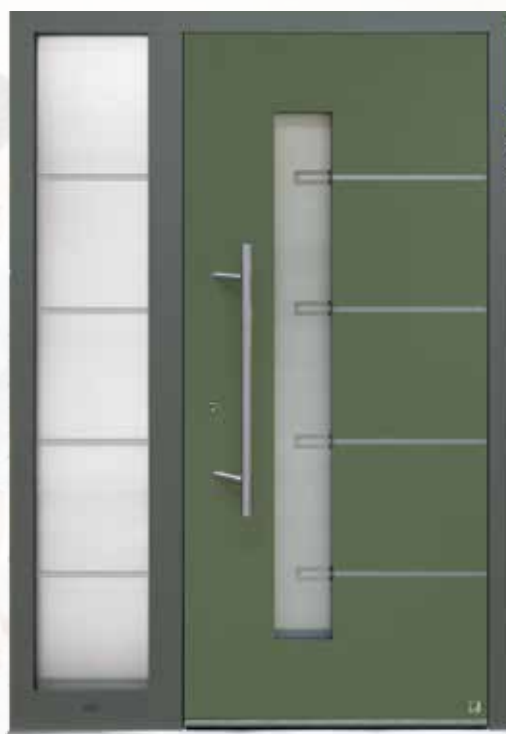

Design 902

Door type **RD100**
 Outside colour **RAL 7024**
 Handle **H90R-1200**
 Escutcheon **ESC-3**
 Glazing **Etched effect**
 Decor **Carving**

Design 905

Door type **RD100**
 Outside colour **RAL 6025 + RAL 7010**
 Handle **H45R-800**
 Escutcheon **ESC-3**
 Glazing **Etched effect**
 Applique **Inlaid stainless metal**