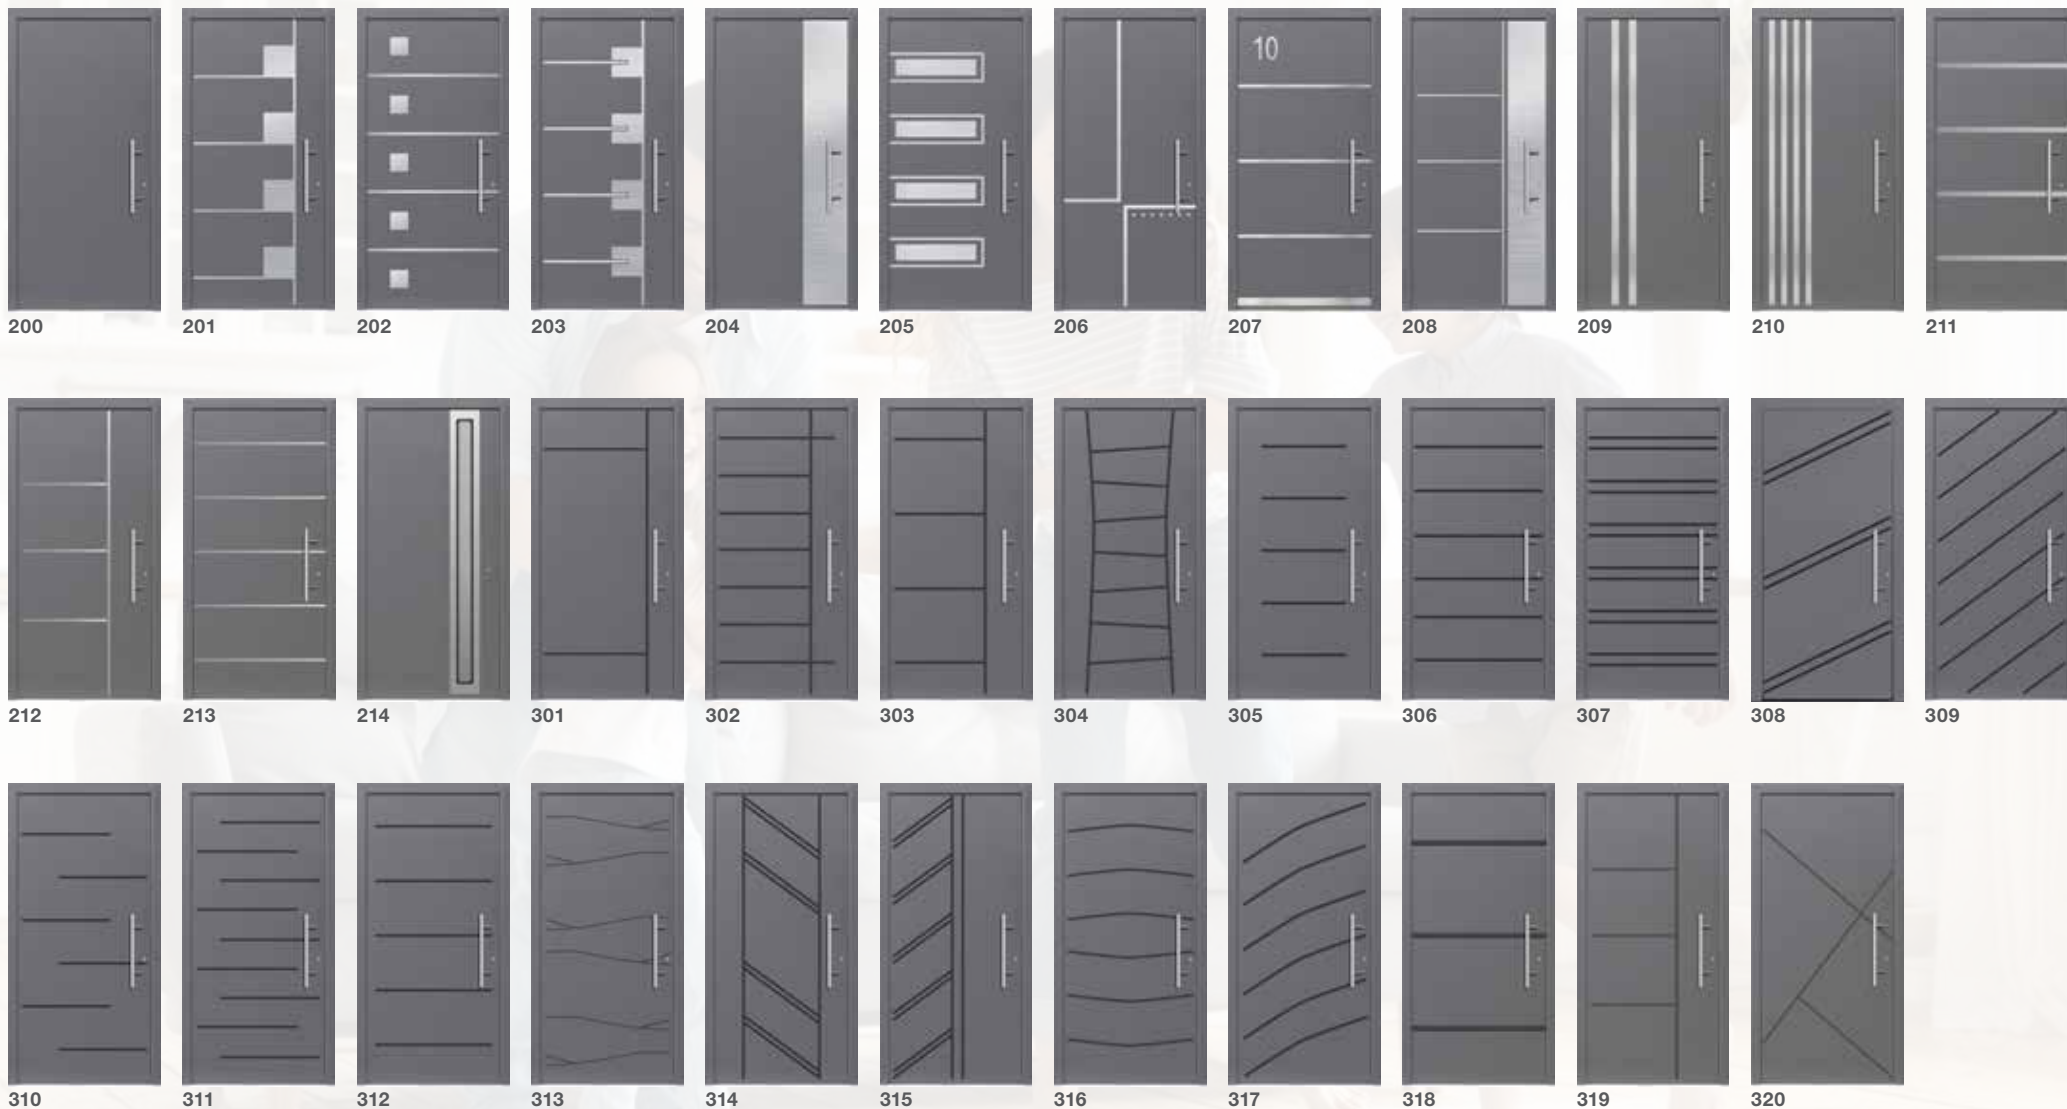

Standard designs*