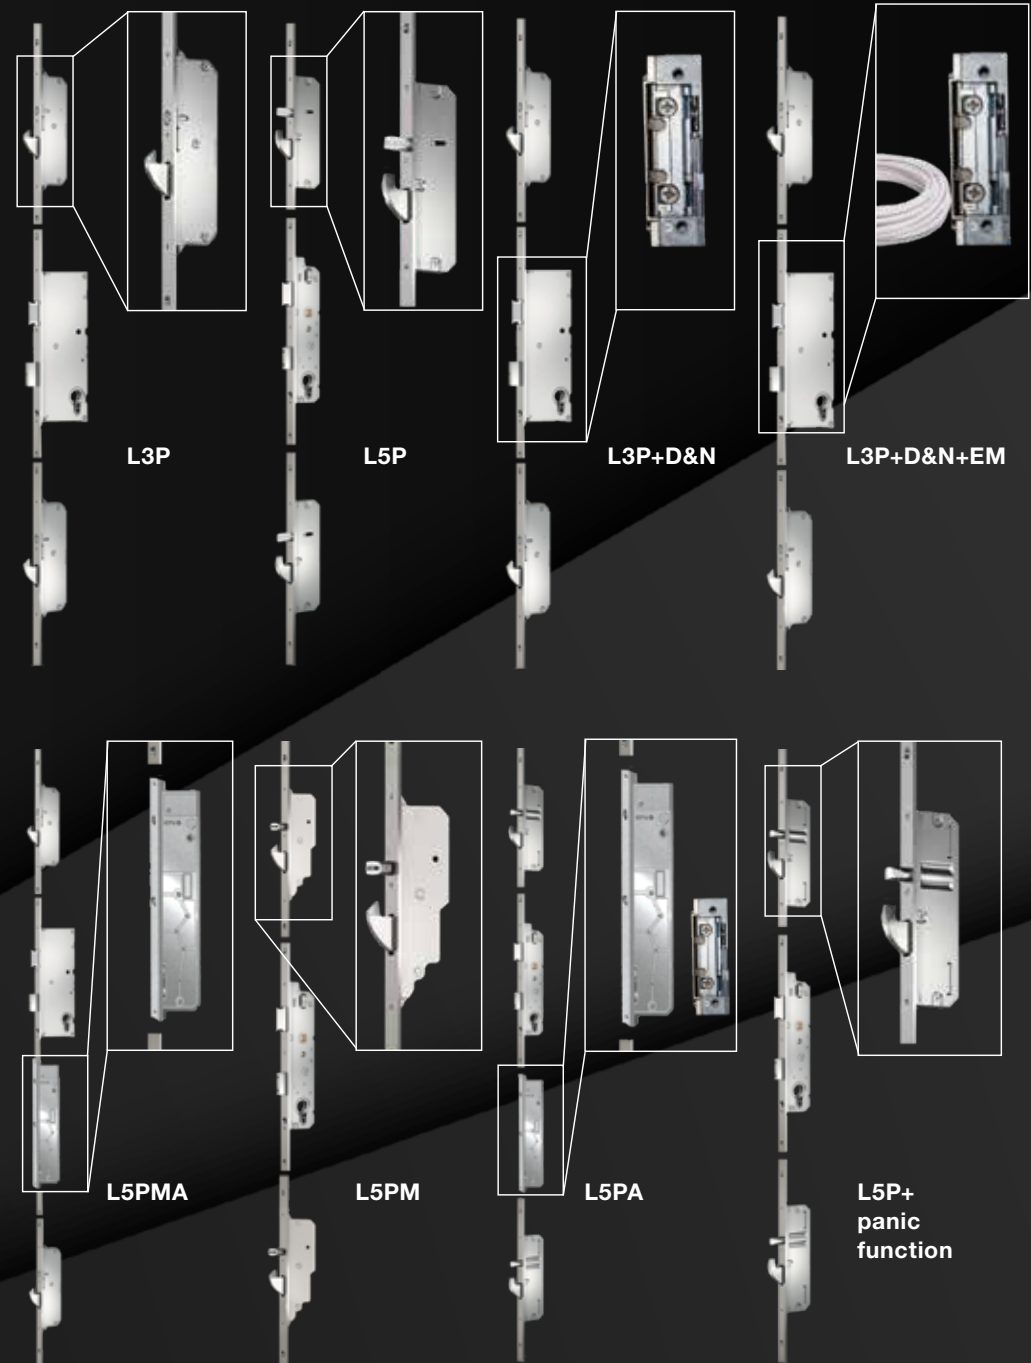

L5PM without electric motor - 5 point multi-point lock. Round latch and hook bolts lock the leaf on closure automatically. Deadbolt operated by the key only. Not compatible with lever handle from outside, pull handle only.

L5PA electric - 5 point multi-point lock with all latches and deadbolt operated by electric drive. Locks automatically when closing the door. All latches and deadbolt open by electric drive when turning the key or pressing lever handle. Not compatible with lever handle from outside, pull handle only. Lock can be connected to finger-scanner and keypad (optional). Electromagnetic strike included. Not available when overall frame height is less than 2035mm.

L5P + panic function electric - 5 points multi-point lock with all latches and deadbolt operated by electric drive. Locks automatically when closing the door. All latches and deadbolt open by electric drive when turning the key or pressing lever handle. Not compatible with lever handle from outside, pull handle only. Lock can be connected to finger-scanner and keypad (optional).