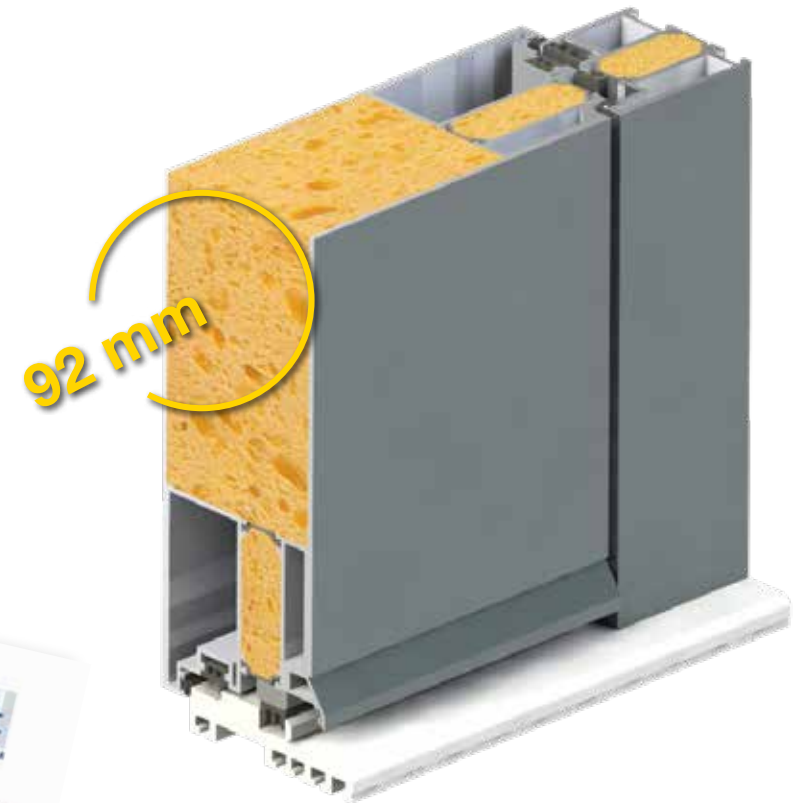

Door type RD80

The door frame is constructed from aluminium profiles including a thermal break to reduce thermal transference from the outer to inner skin. The door leaf is made from 2.5mm (outer) and 1.5mm (inner) aluminium sheets (some designs may differ).

The doors inner core, assembly profiles and frames are filled with a strong environmentally friendly freon free PU foam.

Triple all round perimeter rubber weather sealing completes a combination that gives Ryterna entrance doors the following performance values:

As **standard**:

- 3 point lock **L3P**
- Lock cylinder **CWA**
- Escutcheon **ESC3**
- Inside handle **HL-W** or **HLS10** or **HLS11**
- External handle **H45R-500** or **H45S-500** or **H90R-500** or **H90S-500**