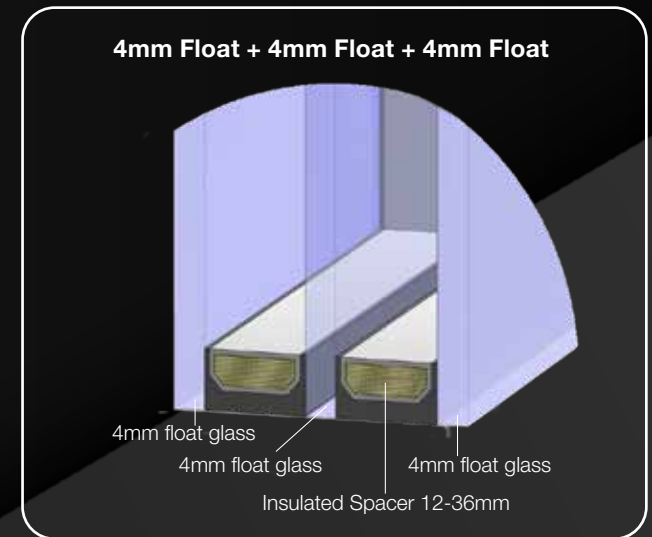

Glazing options

STANDARD

NON-STANDARD