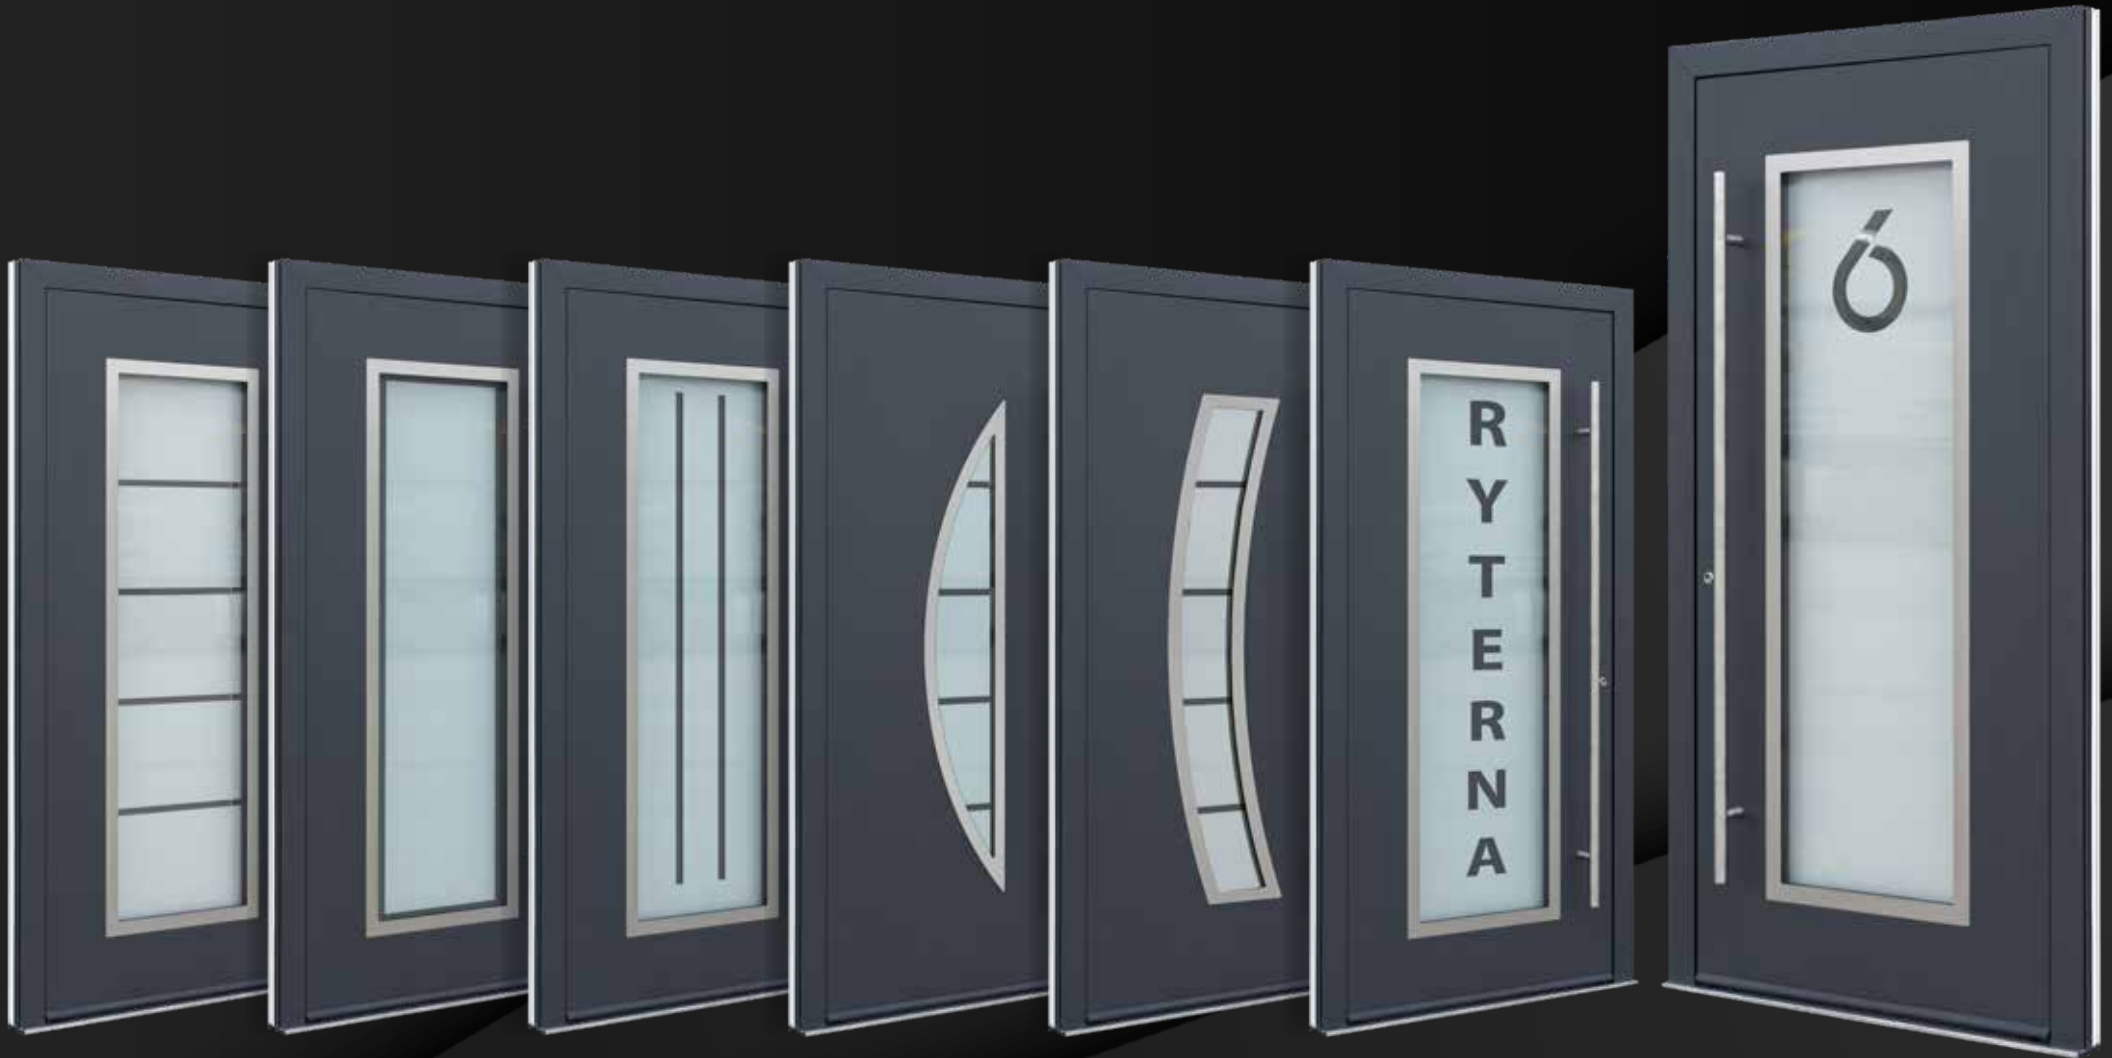

“Etched” effect glazing

Individual design

Door type **RD80**

Outside colour **RAL 7016**

Handle **H90R-500**

Escutcheon **ESC-1**

Glazing **Delta Nr. 121**

Applique **Inlaid stainless metal**