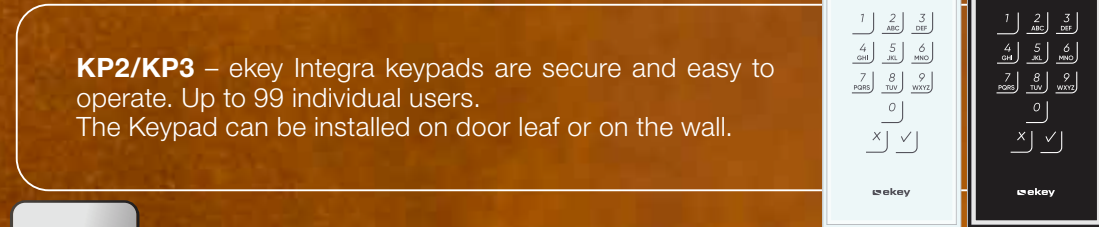

FSC5 – Flush-mounted Navkom Bioreader with integrated fingerprint scanner for secure and keyless access. Enables fast user recognition and convenient door control via app.

FSC6 – Advanced Navkom Bio-Touchpad combining fingerprint scanner and keypad in one unit. Provides flexible access via fingerprint, PIN code, or smartphone app control.

Navkom R8 – Enhanced remote access controller with integrated GSM module for door control via mobile network. Allows remote unlocking and management from virtually anywhere.

FSC7 – KEYPAD PRO – Biometric fingerprint scanner with PIN keypad for secure keyless entry. Unlock doors via fingerprint or PIN code, supports up to 100 users. Controlled via the *tedee* app. Suitable for outdoor installation.

Only L3P+D&N+EM, L5PMA or L5PA locks are compatible with finger scanners.

Keypads

KP1 – The keypad for mounting on the wall. 3 different codes can operate 2 different relays.

KP2/KP3 – ekey Integra keypads are secure and easy to operate. Up to 99 individual users. The Keypad can be installed on door leaf or on the wall.

KP4 – SIEGENIA keypad with SI-BUS technology. Direct installation without separate control unit. With WIFI and Bluetooth chip as standard. Administration of up to 200 users or 800 features. Control via the SIEGENIA Comfort app is possible.