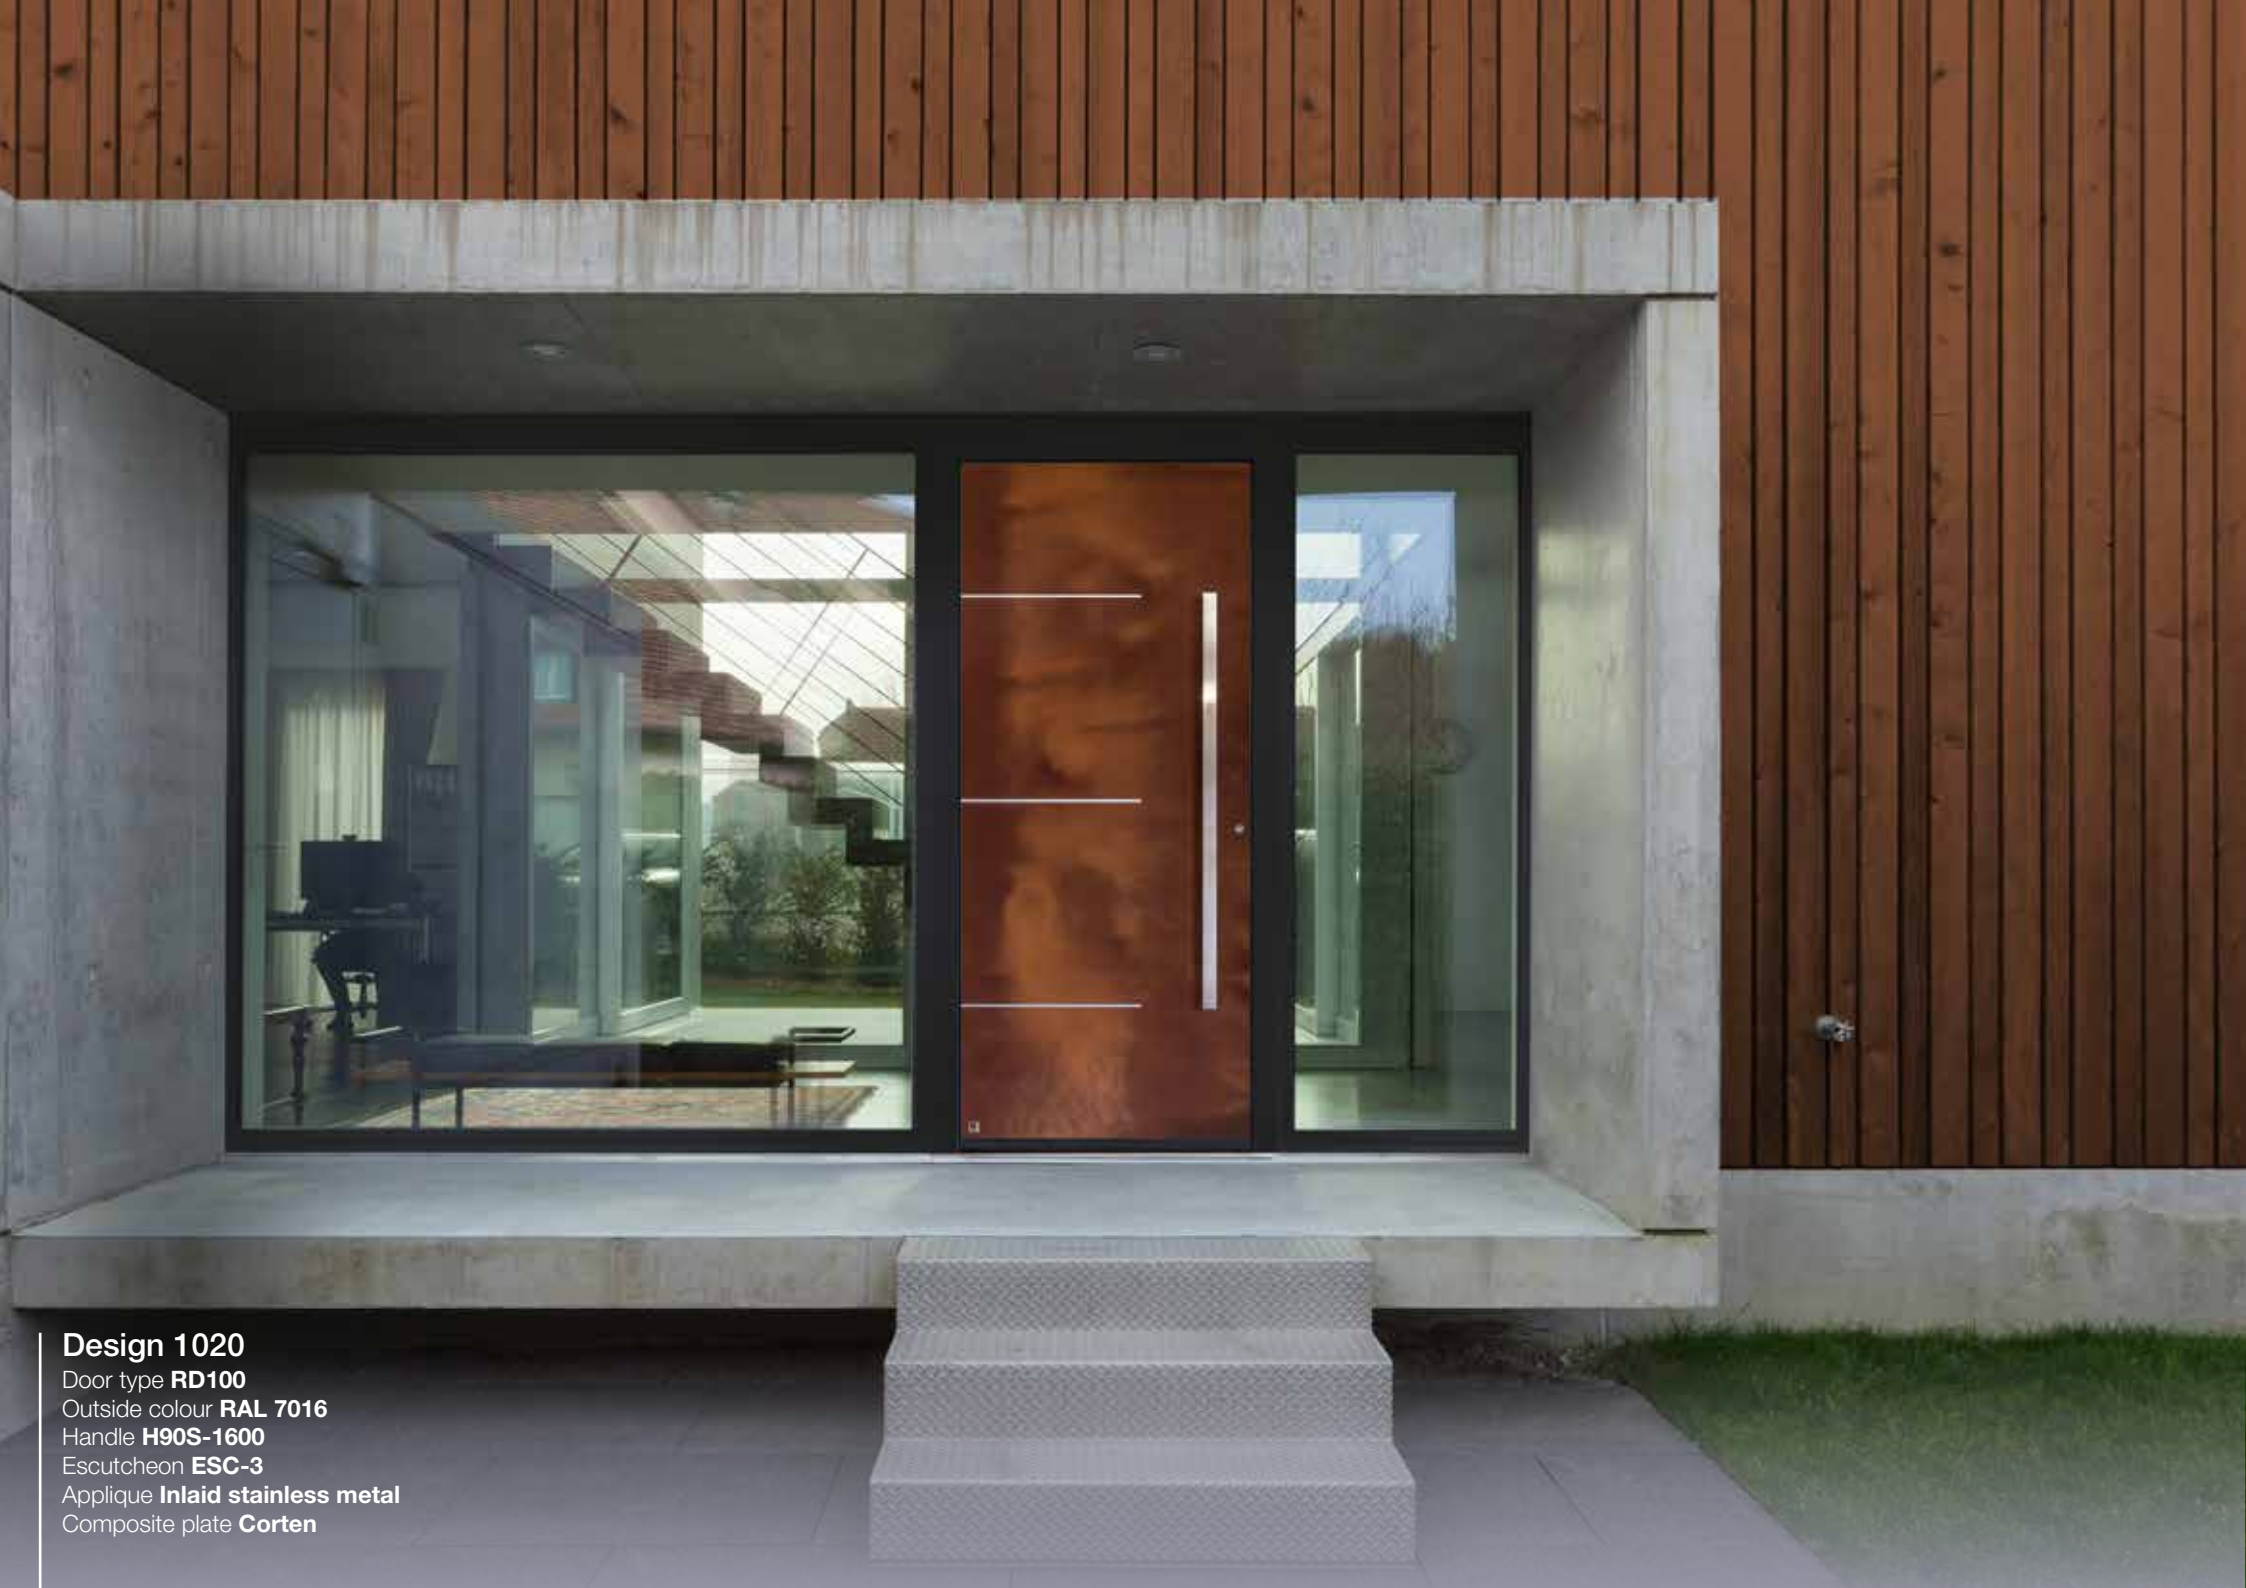

Design 1020

Door type **RD100**

Outside colour **RAL 7016**

Handle **H90S-1600**

Escutcheon **ESC-3**

Applique **Inlaid stainless metal**

Composite plate **Corten**